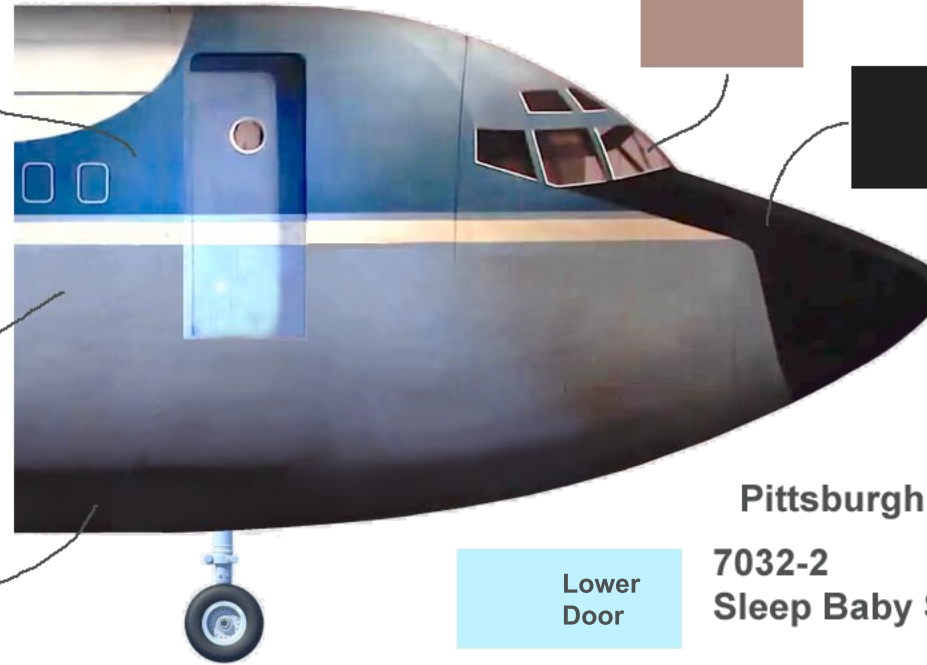

**Dutch Boy  
136-7DB Splashed Blue**

**Pittsburgh  
7063-3  
Lighthearted Rose**

**Pittsburgh  
7055-6  
Napolean**

**Pittsburgh  
7039-4  
Innuendo**

**Pittsburgh 7055-6  
Napolean**

**Pittsburgh  
7032-2  
Sleep Baby Sleep**

Date 1/20/22  
Drawn By: B. Bjorklund

Scale

1/4"=1'-0"

Painters Elevation

Jet Aircraft